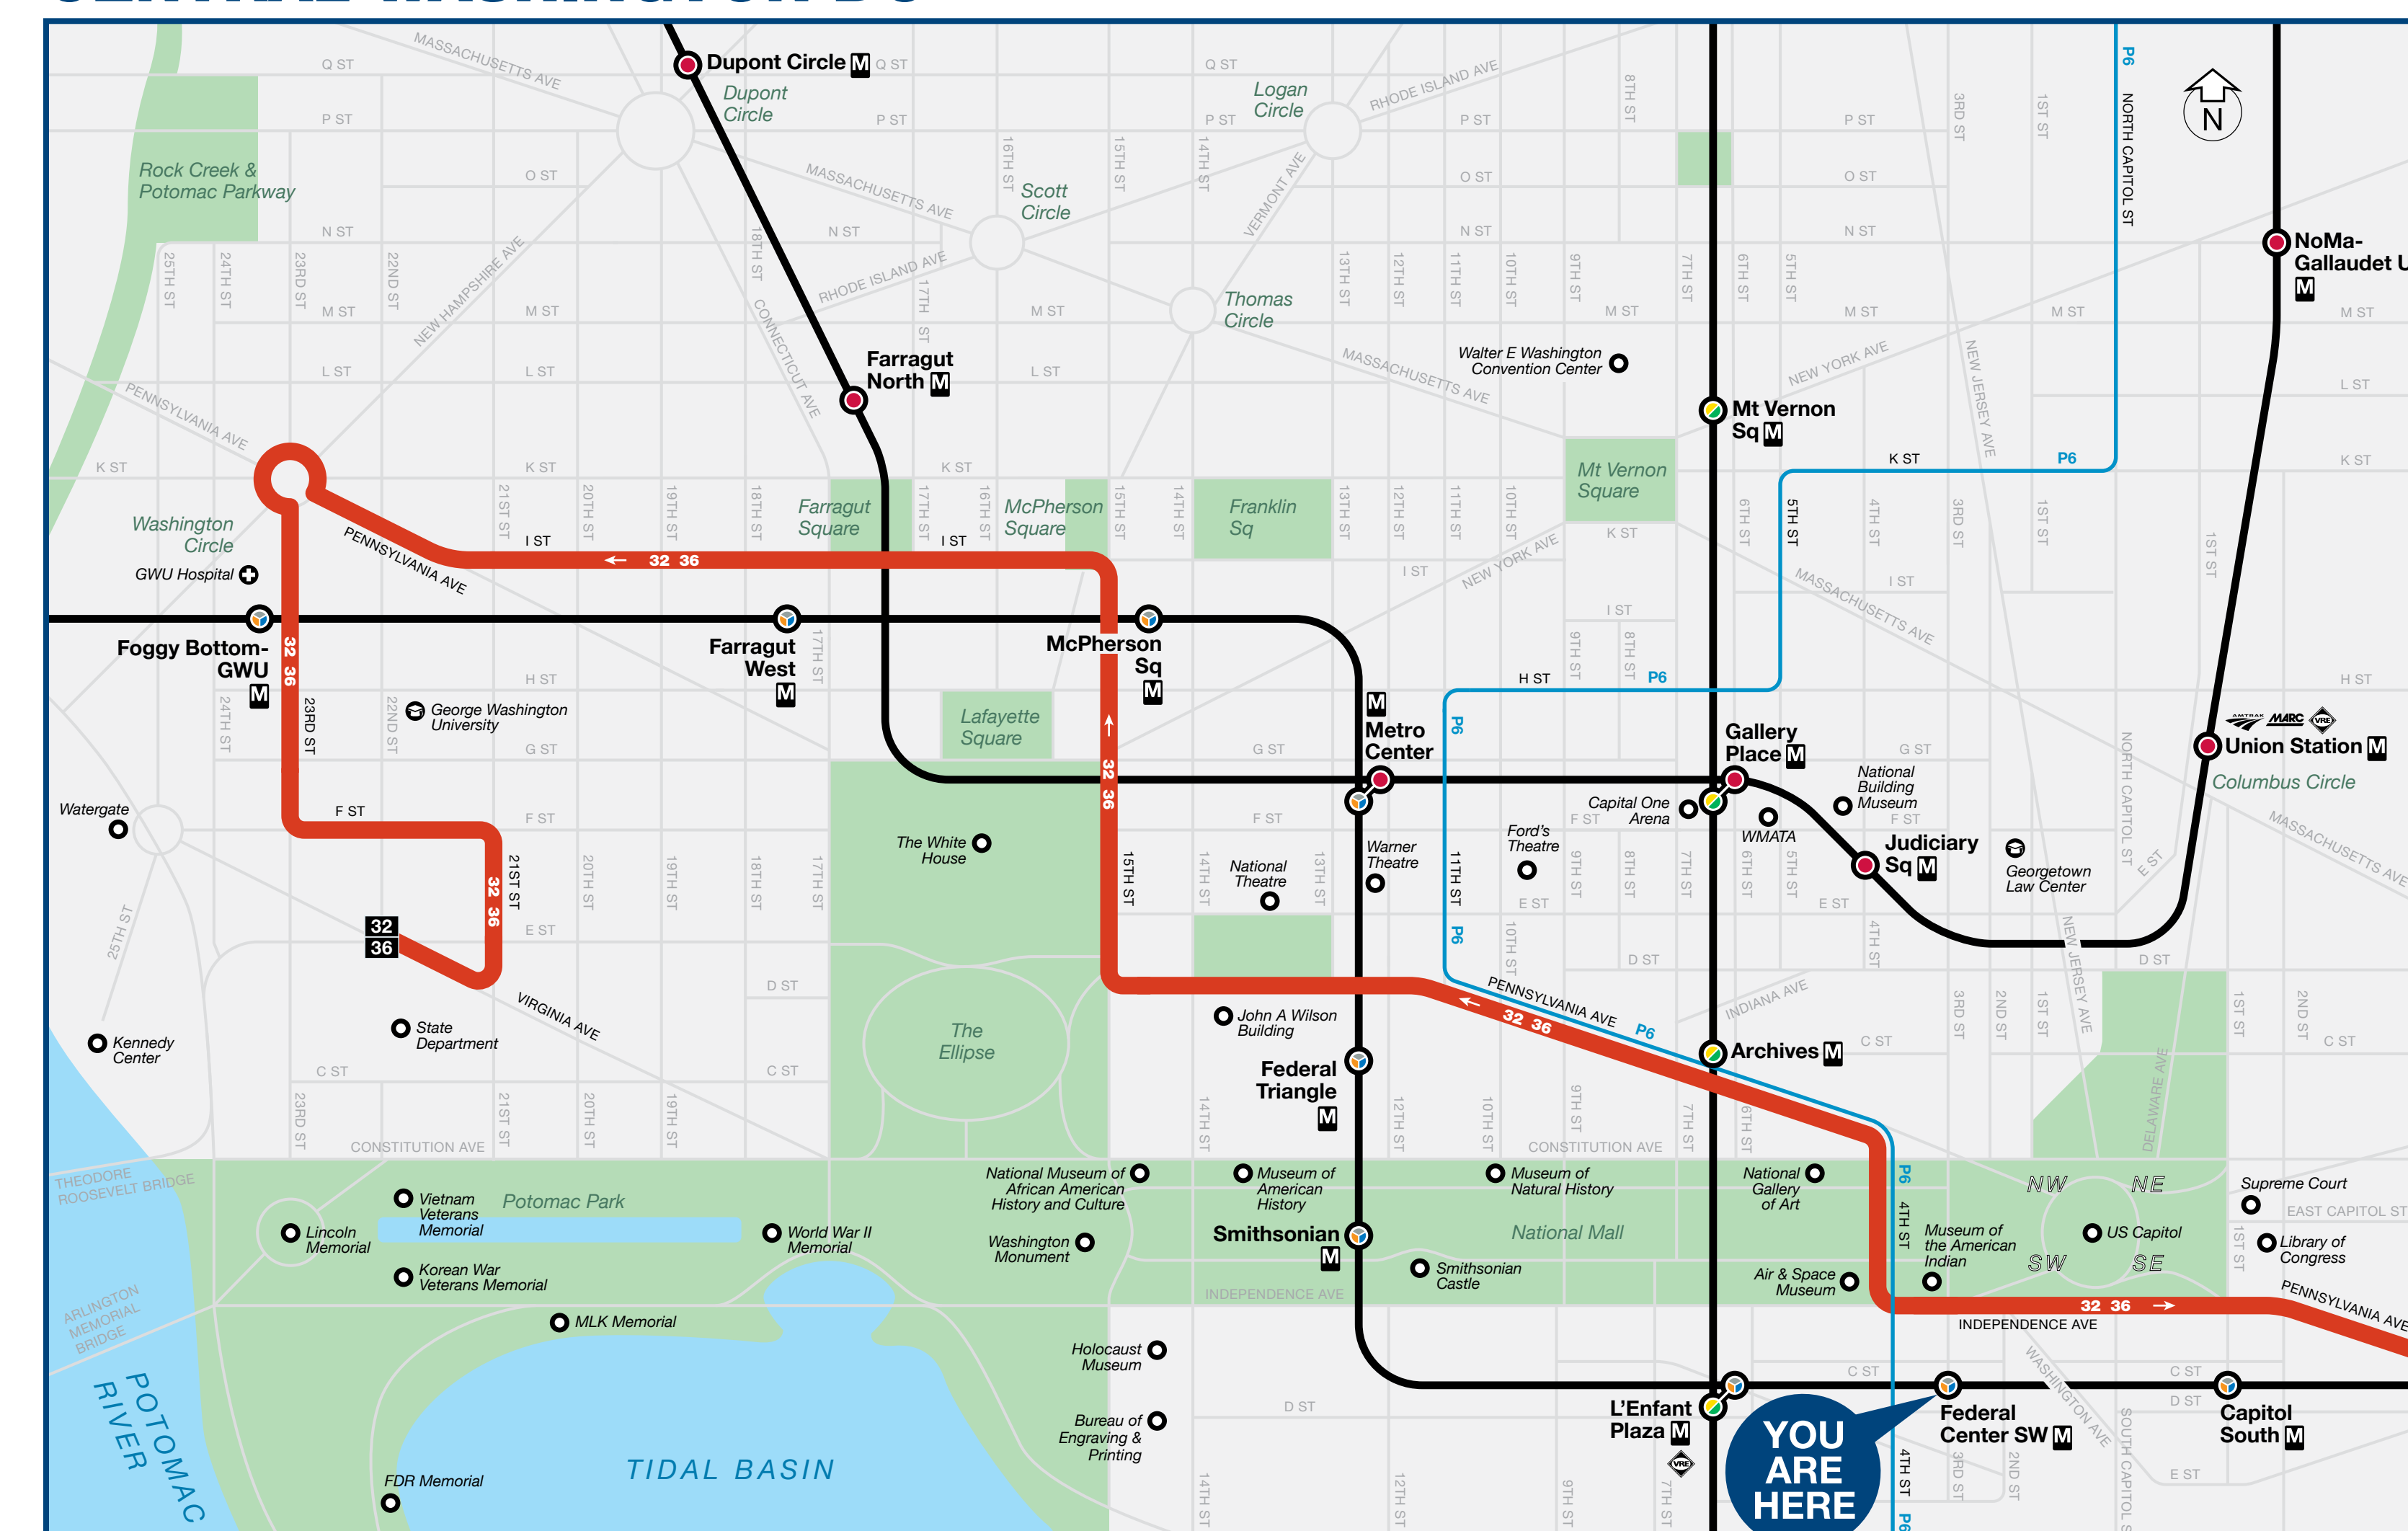

CENTRAL WASHINGTON DC

Bus service is subject to change. Check wmata.com for updates.

December 2021

information wmata.com | 202-637-7000 | 202-638-3780
busETA and General Inquiries

Para busETA y información general, llame al 202-637-7000 (TTY 202-638-3780) o visite wmata.com.

정보나 busETA 또는 기타 지원 관련 문의는 202-637-7000 (TTY 202-638-3780) 으로 전화하십시오. 스피어인어 문의는 T를 누르고, 기타 언어 관련 문의는 88을 누른 후 5를 누르십시오. 또는 wmata.com 을 방문하십시오.

metroAlerts
Sign up today at wmata.com/MetroAlerts

Metro is accessible.
Metro es accesible.
메트로는 접속 가능합니다.