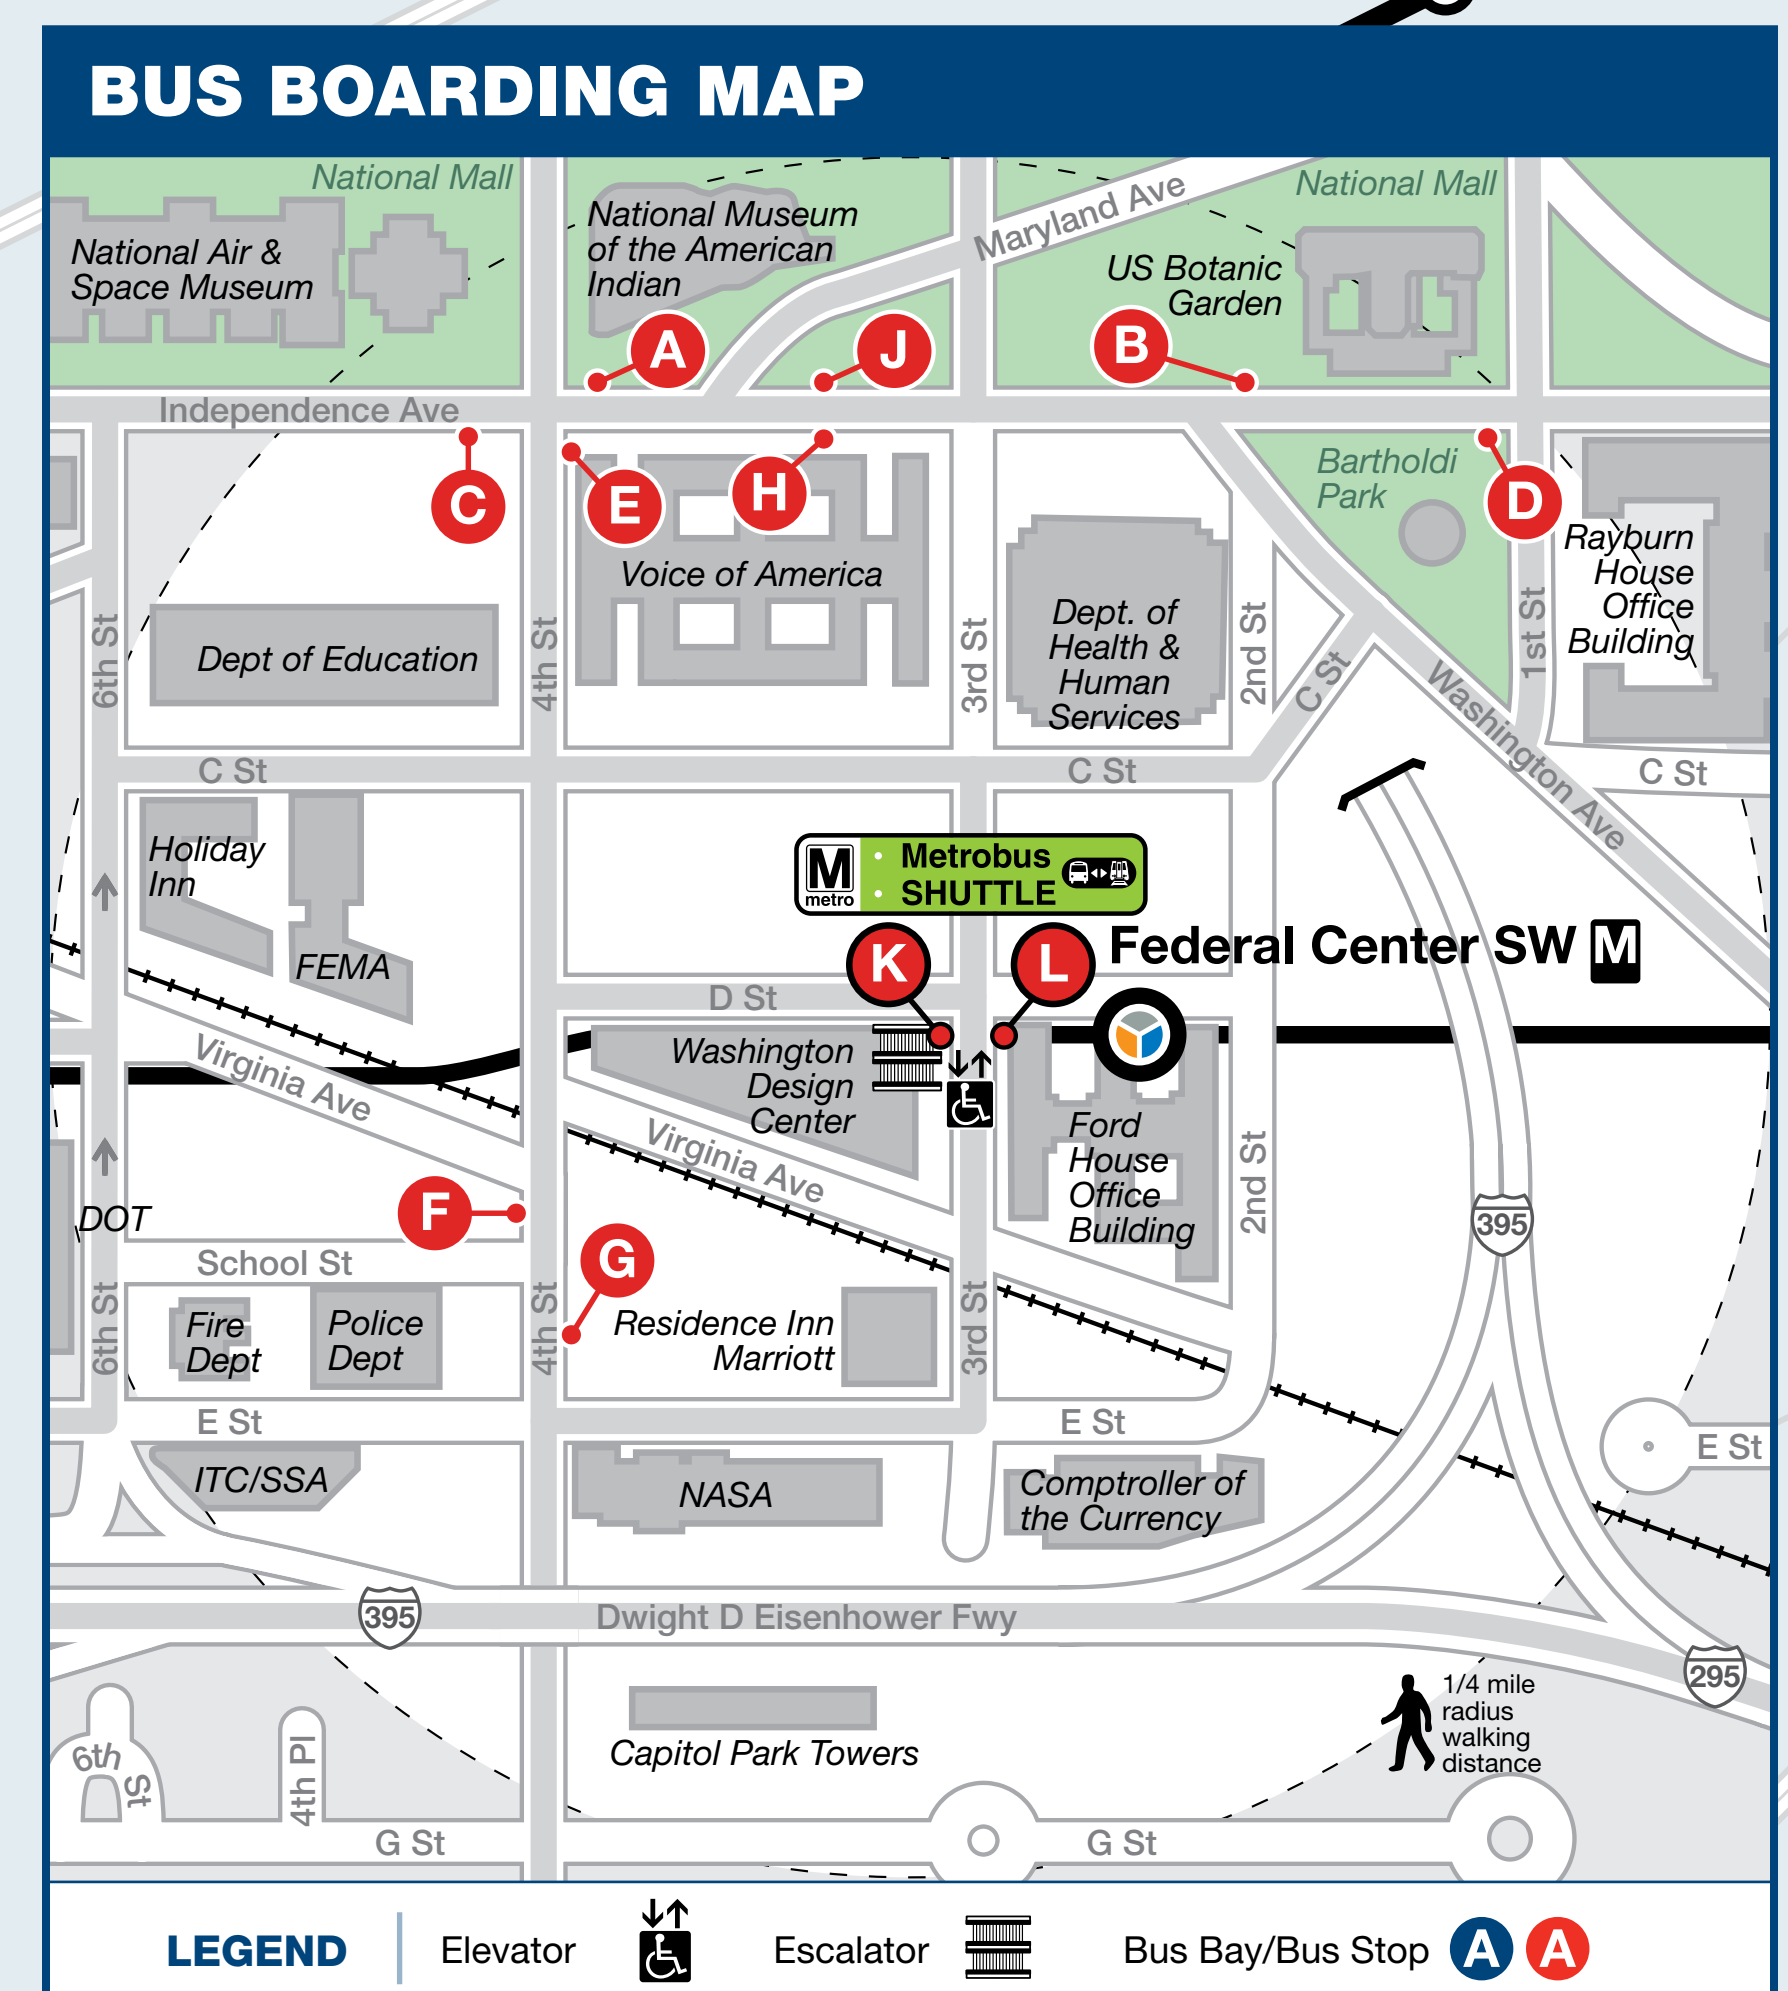

Bus Service from Federal Center SW

BUS SERVICE AND BOARDING LOCATIONS

Frequent service is available on selected lines. Look for the Frequent Service icon. Buses run frequently every day between 7:00am and 9:00pm. Less frequent service runs at early morning and late night times.

The table shows approximate minutes between buses; check schedules for full details.

ROUTE	DESTINATION	BOARD AT BUS STOP	MONDAY TO FRIDAY				SATURDAY		SUNDAY	
			AM RUSH	MIDDAY	PM RUSH	EVENING	DAY	EVENING	DAY	EVENING
PENNSYLVANIA AVENUE LINE										
32 36	Pennsylvania Ave & Minnesota Ave SE	D H	10	10	5-10	12-30	10-15	10-30	12-15	12-30
32 36	Potomac Park	A B	5-10	10	10	12-30	10-15	10-30	12-15	12-30
36	Naylor Rd	D H	20	20	20	20	20	20-30	24	24
32	Southern Ave	D H	20	20	12	20	20	20-30	24	24
ANACOSTIA-ECKINGTON LINE										
P6	Anacostia	F	15	24	15-20	30	15-35	30-35	15-35	35
P6	Rhode Island Ave	E G	15*	24	15-24	30*	15-35*	30-35*	15-35*	35*
MTA COMMUTER BUS										
230	Annapolis	H	--	1 trip	4 trips	--	--	--	--	--
250	Kent Island	H	--	--	25	--	--	--	--	--
305	Silver Spring	A	--	--	20	--	--	--	--	--
315	Silver Spring	A	--	--	3 trips	--	--	--	--	--
325	Silver Spring	A	--	--	2 trips	--	--	--	--	--
335	Clarksville	H	--	--	4 trips	--	--	--	--	--
345	Long Gate Park & Ride	H	--	1 trip	20-35	--	--	--	--	--
630	La Plata	H	--	--	4 trips	--	--	--	--	--
725	California	H	--	--	3 trips	--	--	--	--	--
810	Pindell	H	--	--	30	--	--	--	--	--
820	North Beach	H	--	1 trip	20-35	--	--	--	--	--
830	Sunderland, Dunkirk	H	--	--	12-20	--	--	--	--	--
840	St. Leonard, Prince Frederick	H	--	1 trip	20-25	--	--	--	--	--

Metrobus SHUTTLE

to J. Eastland Plaza
to Capitol South

During track work and/or rail shutdown events, this bus stop will also be served by Metro shuttle buses.

NOTE: The lettered red discs in the table and on the boarding map identify bus stops near this station. The letters ARE NOT displayed at the actual bus stops. * Certain early morning and late night trips end at Archives. See schedule for details.