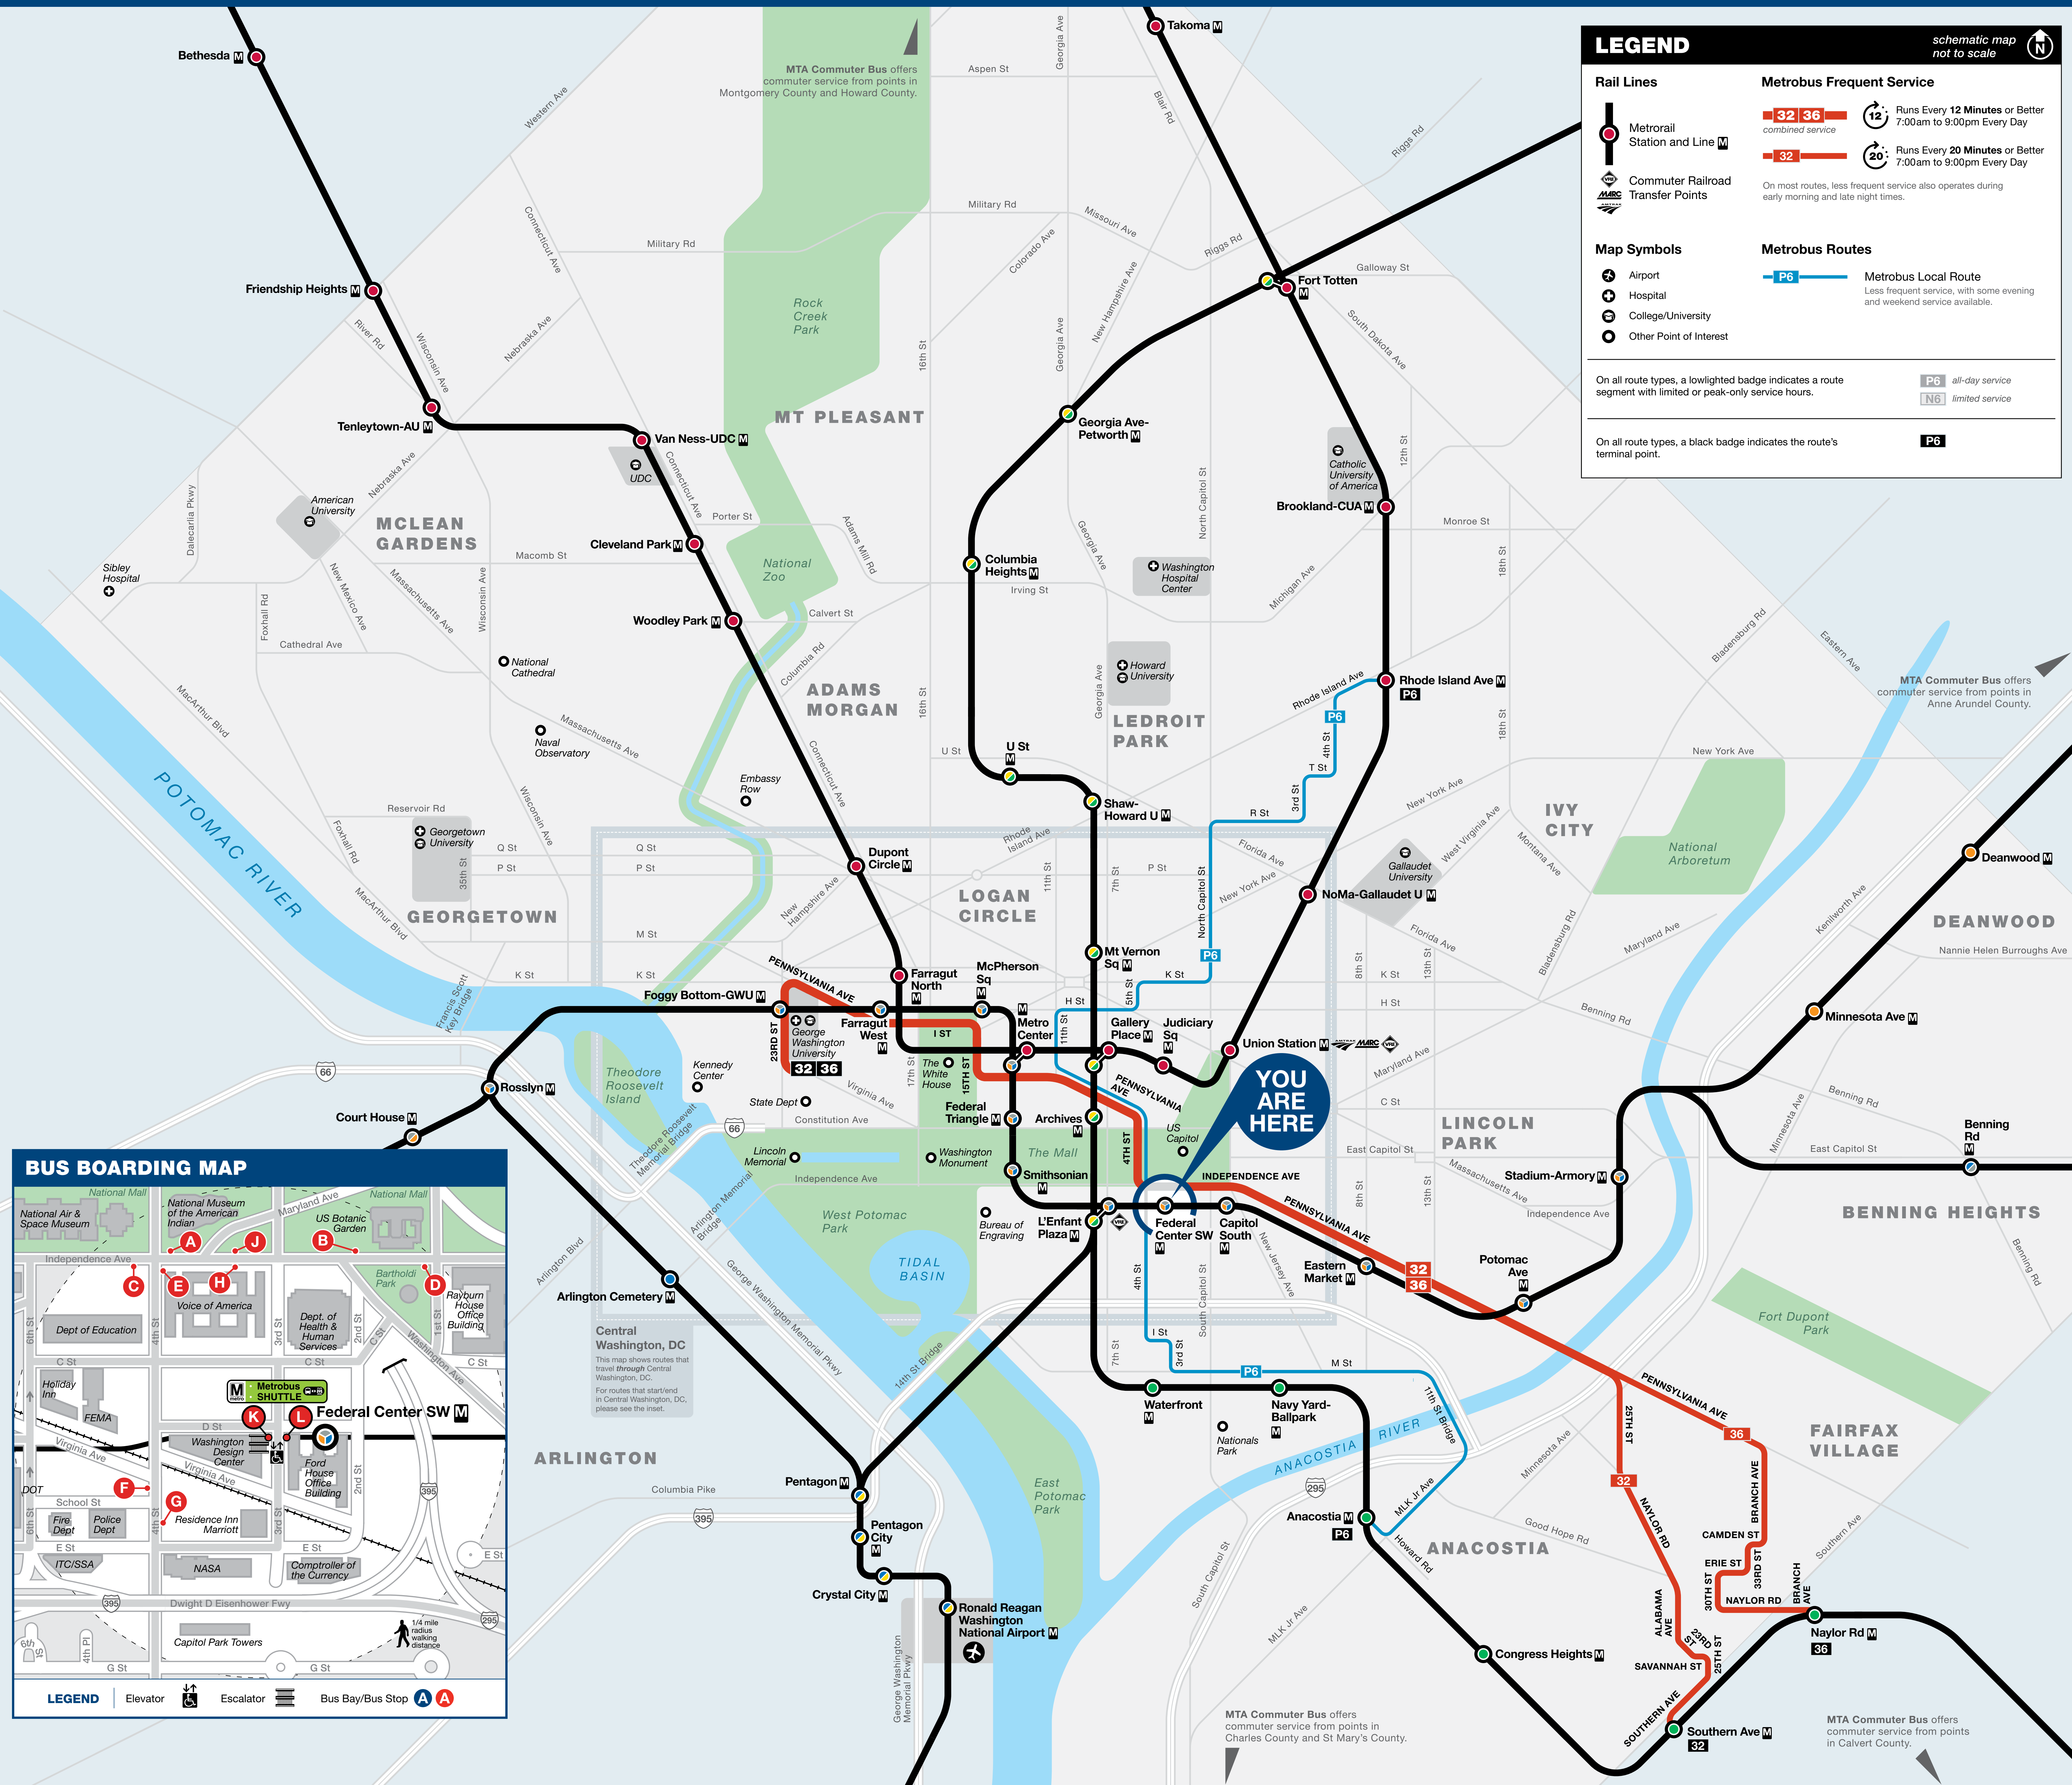

Bus Service from Federal Center SW

BUS SERVICE AND BOARDING LOCATIONS

Frequent service is available on selected lines. Look for the Frequent Service icon. Buses run frequently every day between 7:00am and 9:00pm. Less frequent service runs at early morning and late night times.

The table shows approximate minutes between buses; check schedules for full details.

ROUTE	DESTINATION	BOARD AT BUS STOP	MONDAY TO FRIDAY				SATURDAY		SUNDAY	
			AM RUSH	MIDDAY	PM RUSH	EVENING	DAY	EVENING	DAY	EVENING
PENNSYLVANIA AVENUE LINE										
32 36	Pennsylvania Ave & Minnesota Ave SE	D H	10	10	5-10	12-30	10-15	10-30	12-15	12-30
32 36	Potomac Park	A B	5-10	10	10	12-30	10-15	10-30	12-15	12-30
36	Naylor Rd	D H	20	20	20	20	20	20-30	24	24
32	Southern Ave	D H	20	20	12	20	20	20-30	24	24
ANACOSTIA-ECKINGTON LINE										
P6	Anacostia	F	15	24	15-20	30	15-35	30-35	15-35	35
P6	Rhode Island Ave	E G	15*	24	15-24	30*	15-35*	30-35*	15-35*	35*
MTA COMMUTER BUS										
230	Annapolis	H	--	1 trip	4 trips	--	--	--	--	--
250	Kent Island	H	--	--	25	--	--	--	--	--
305	Silver Spring	A	--	--	20	--	--	--	--	--
315	Silver Spring	A	--	--	3 trips	--	--	--	--	--
325	Silver Spring	A	--	--	2 trips	--	--	--	--	--
335	Clarksville	H	--	--	4 trips	--	--	--	--	--
345	Long Gate Park & Ride	H	--	1 trip	20-35	--	--	--	--	--
630	La Plata	H	--	--	4 trips	--	--	--	--	--
725	California	H	--	--	3 trips	--	--	--	--	--
810	Pindell	H	--	--	30	--	--	--	--	--
820	North Beach	H	--	1 trip	20-35	--	--	--	--	--
830	Sunderland, Dunkirk	H	--	--	12-20	--	--	--	--	--
840	St. Leonard, Prince Frederick	H	--	1 trip	20-25	--	--	--	--	--

Metrobus SHUTTLE

to J. Eastland Plaza
to Capitol South

During track work and/or rail shutdown events, this bus stop will also be served by Metro shuttle buses.

NOTE: The lettered red discs in the table and on the boarding map identify bus stops near this station. The letters ARE NOT displayed at the actual bus stops. * Certain early morning and late night trips end at Archives. See schedule for details.